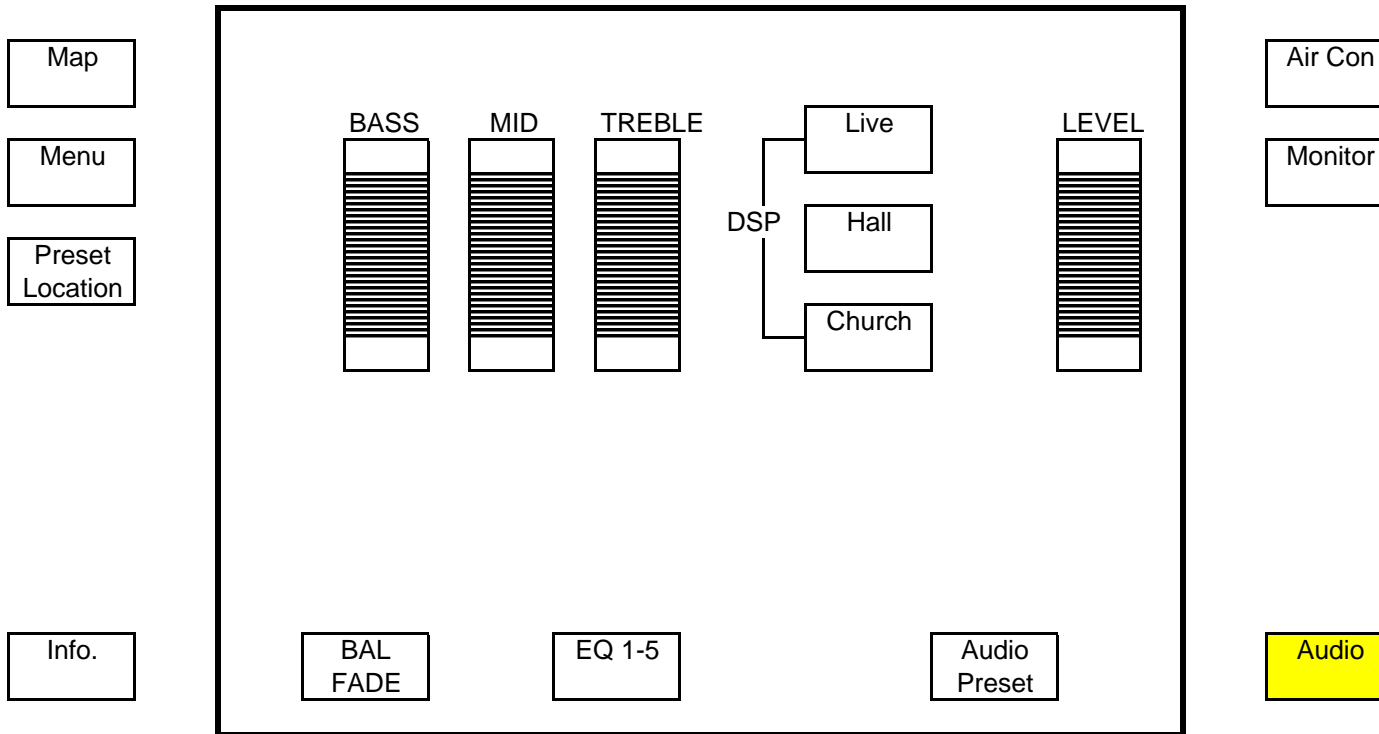

Air Con

Monitor

Audio

Radio traffic information (not available in Australia)

Blank

* To "preset" a station, tune in to selected frequency and press and hold on selected button.

* For radios fitted with a 10mhz expander box, add 20mhz to the displayed frequency to determine the actual radio frequency.

→ **Sound Level**

Note: Same screen available for CD or tape.
 Press DSP selection once for ON, press again for OFF.
 Press EQ to select preset tone (1 to 5 presets).
 LEVEL is to adjust the level of DSP