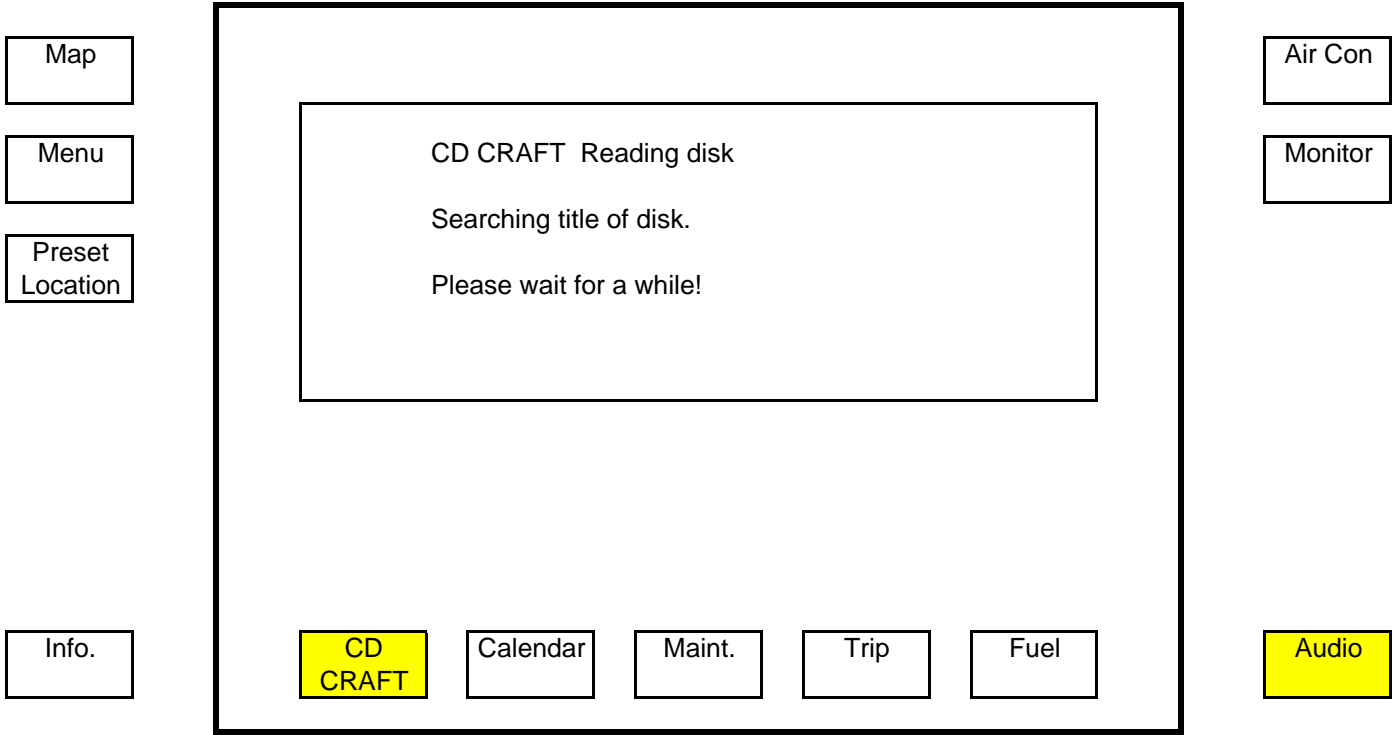

Disk reading error when player cannot read disk.

Not sure what this means or what CD CRAFT is used for.