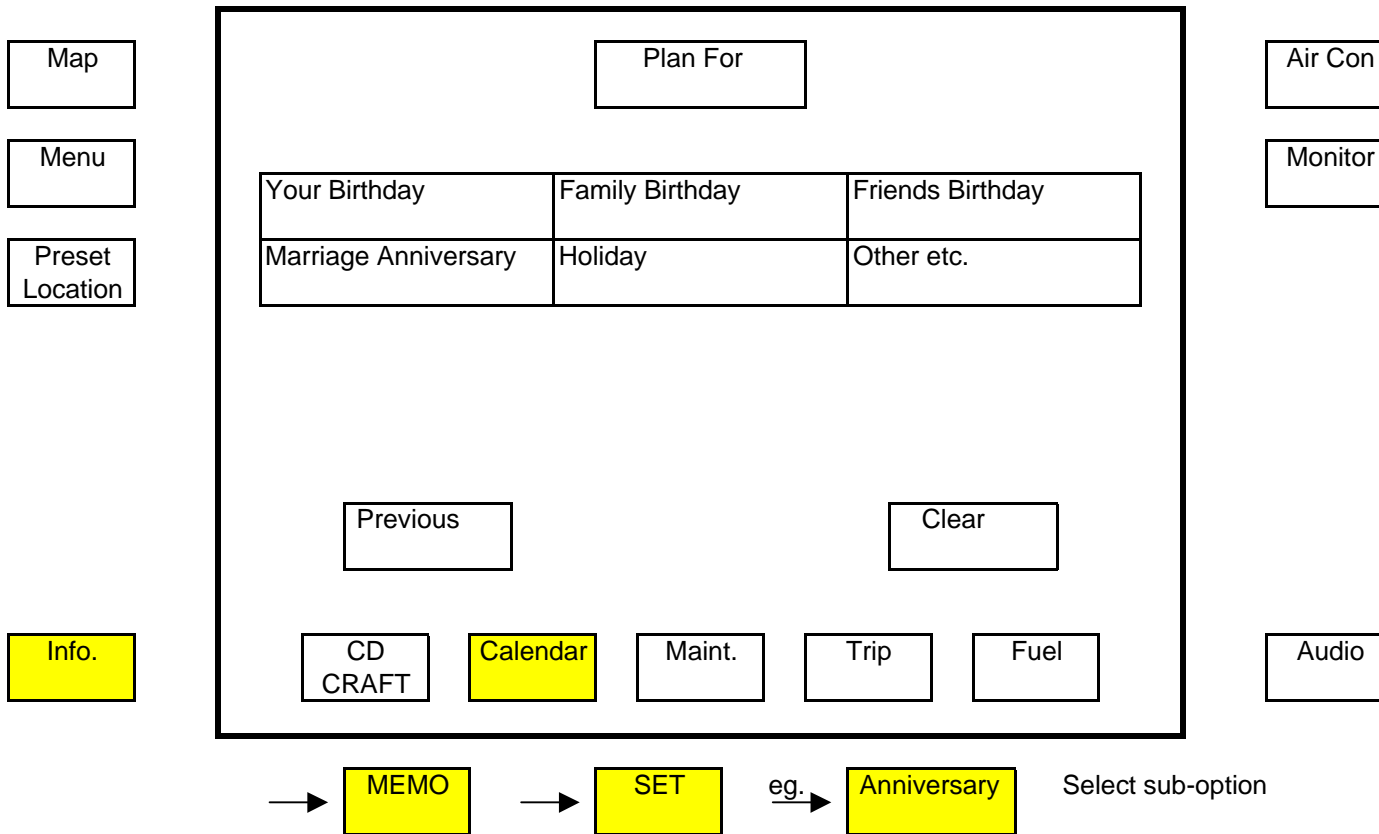

Maint.

Trip

Fuel

Air Con

Monitor

Audio

To set reminder, press "MEMO" then select MONTH by pressing + or -
 Note: The MEMO function will not appear unless the vehicle is stationary.

→ MEMO Select DAY by pressing + or -

Once set, a on the day of the event a reminder message will be displayed on the first screen when the vehicle is turned on.

Info.

→ Clearing the alarm.

Map

Menu

Preset
Location

Info.

Set	Engine oil		(x10,000 km)	
	0.1	0.5	1	1.5
Set	Oil Filter		(x10,000 km)	
	0.1	0.5	1	1.5
Set	Tyres		(x10,000 km)	
	0.1	0.5	1	1.5
Set	Months		(months)	
	0	6	12	

CD CRAFT Calender **Maint.** Trip Fuel

Air Con

Monitor

Audio

Note: The "Set" function/button will not appear unless the vehicle is stationary.

- To clear any maintenance schedule, press and hold the "Set" button for 3 seconds.
- To set any maintenance schedule reminder, press and hold the "Set" button for 3 seconds then press the "Set" button again to move indicator up. Stop to set.
- The indicator bars in will move up and a reminder will display on the bar when reached to the end of the preset time/distance (eg. Engine Oil).

The straight line in the "Running Cost" is the average fuel consumption of the last trip.

Map

Menu

Location

Info.

Air Con

Monitor

Audio