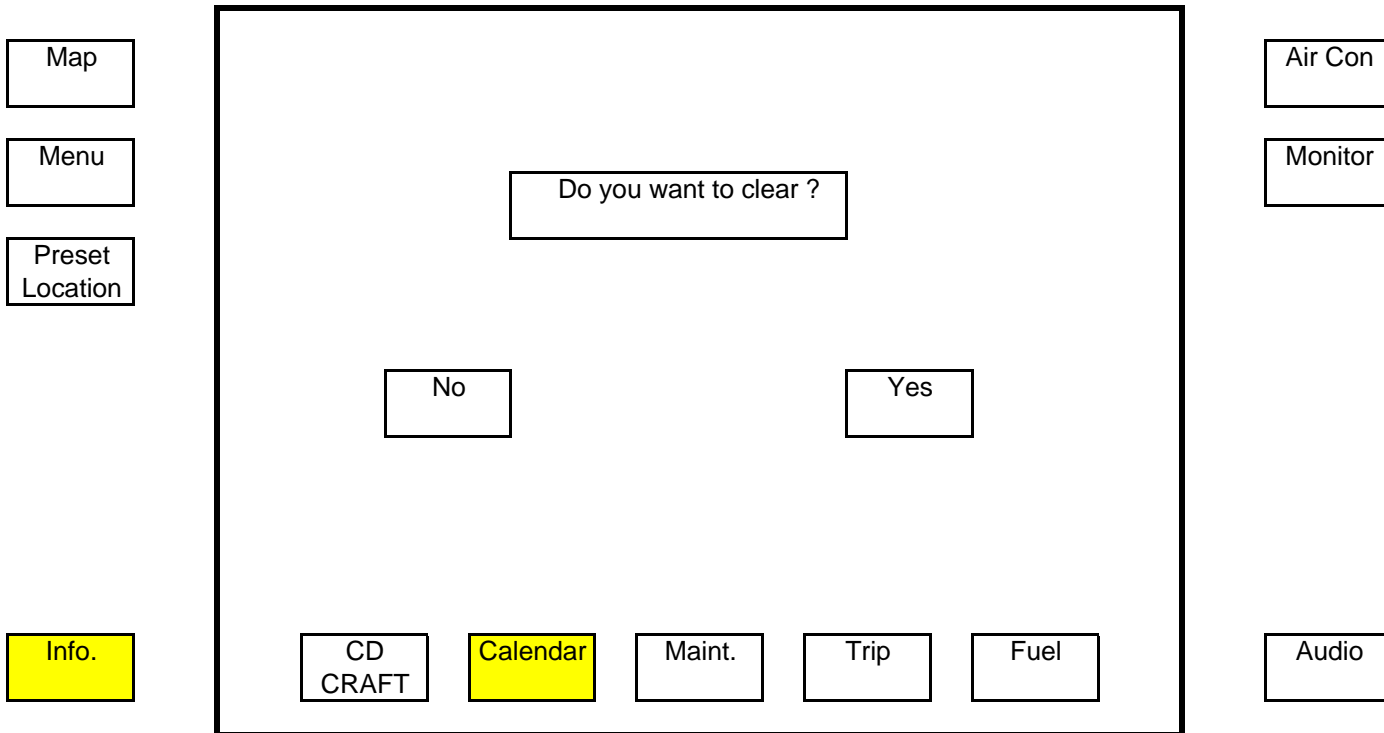

Maint.

Trip

Fuel

Air Con

Monitor

Audio

To set reminder, press "MEMO" then select MONTH by pressing + or -
 Note: The MEMO function will not appear unless the vehicle is stationary.

→ MEMO Select DAY by pressing + or -

Once set, a on the day of the event a reminder message will be displayed on the first screen when the vehicle is turned on.

Info.

→ Clearing the alarm.

Map

Menu

Preset
Location

Info.

Set	Engine oil		(x10,000 km)	
	0.1	0.5	1	1.5
Set	Oil Filter		(x10,000 km)	
	0.1	0.5	1	1.5
Set	Tyres		(x10,000 km)	
	0.1	0.5	1	1.5
Set	Months		(months)	
	0	6	12	