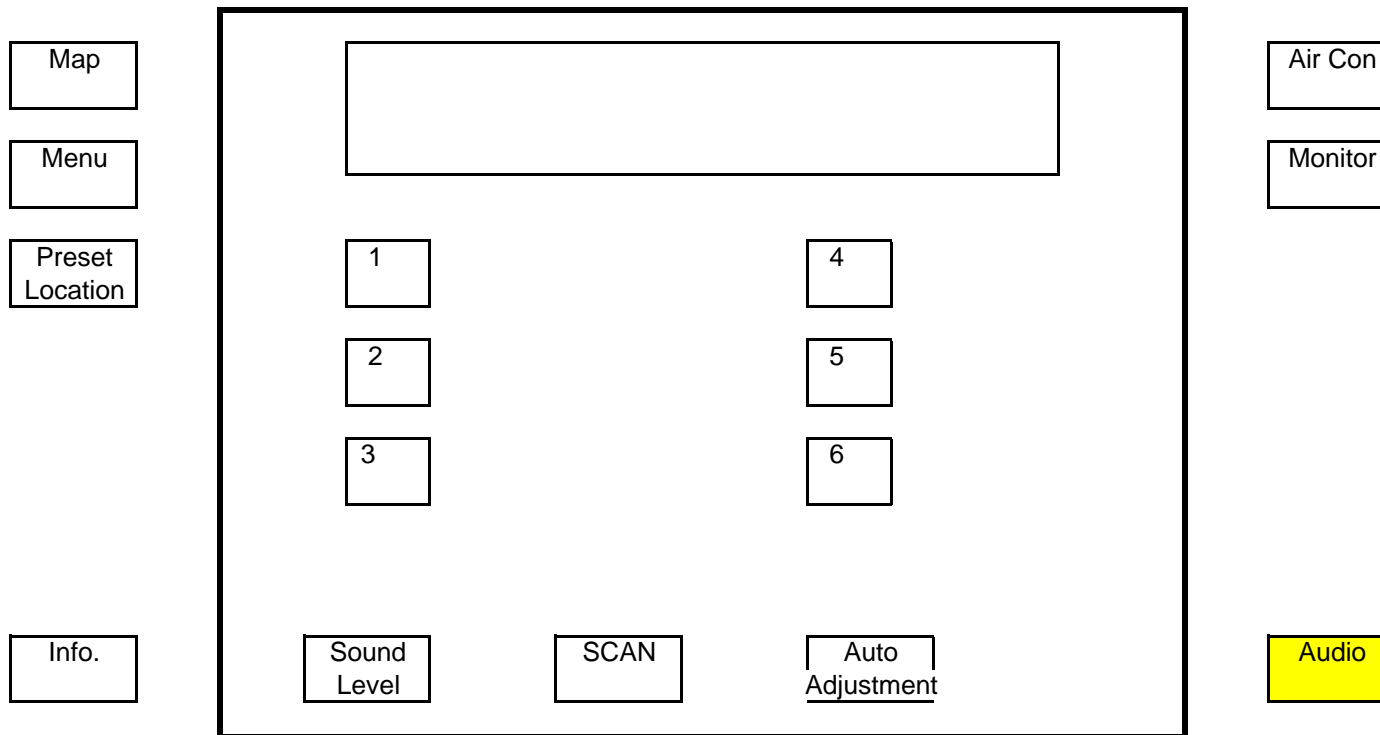

* To "preset" a station, tune in to selected frequency and press and hold on selected button.

* For radios fitted with a 10mhz expander box, add 20mhz to the displayed frequency to determine the actual radio frequency.