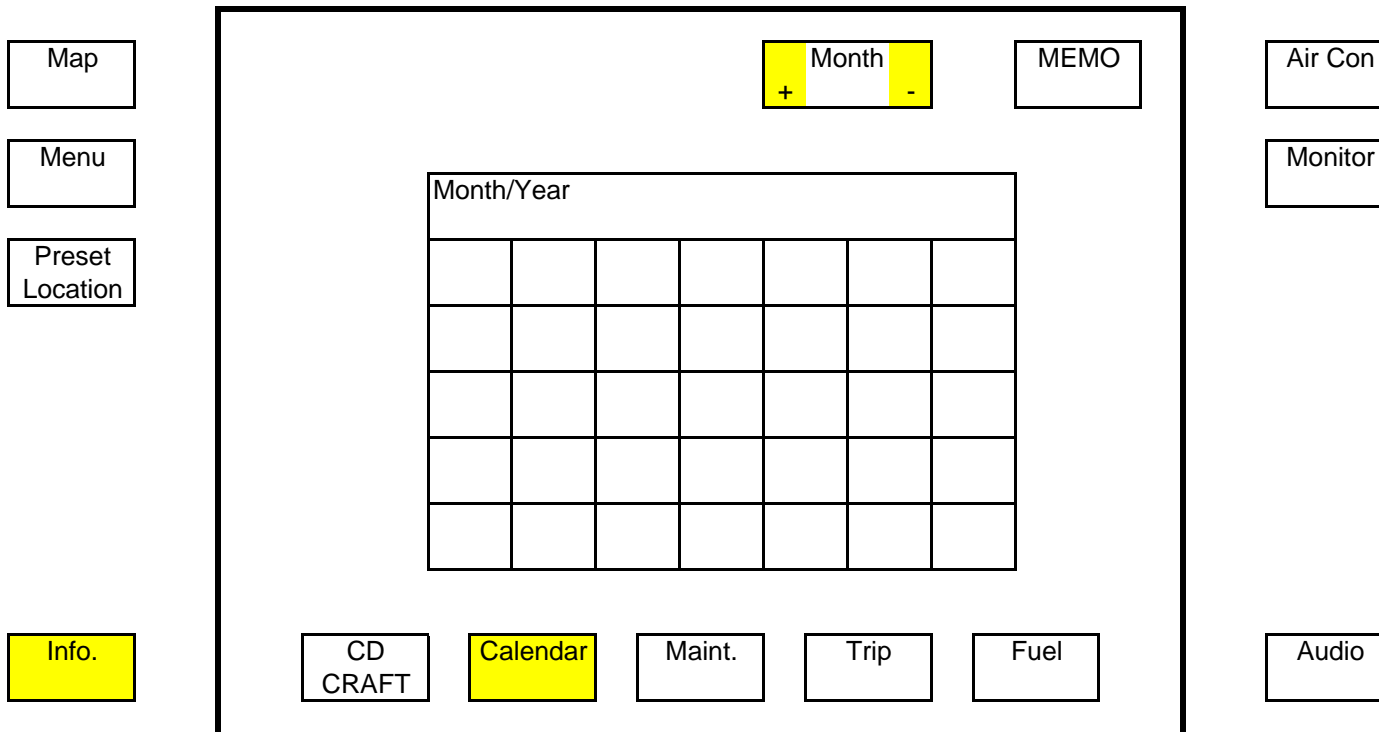

To set reminder, press "MEMO" then select MONTH by pressing + or -
Note: The MEMO function will not appear unless the vehicle is stationary.