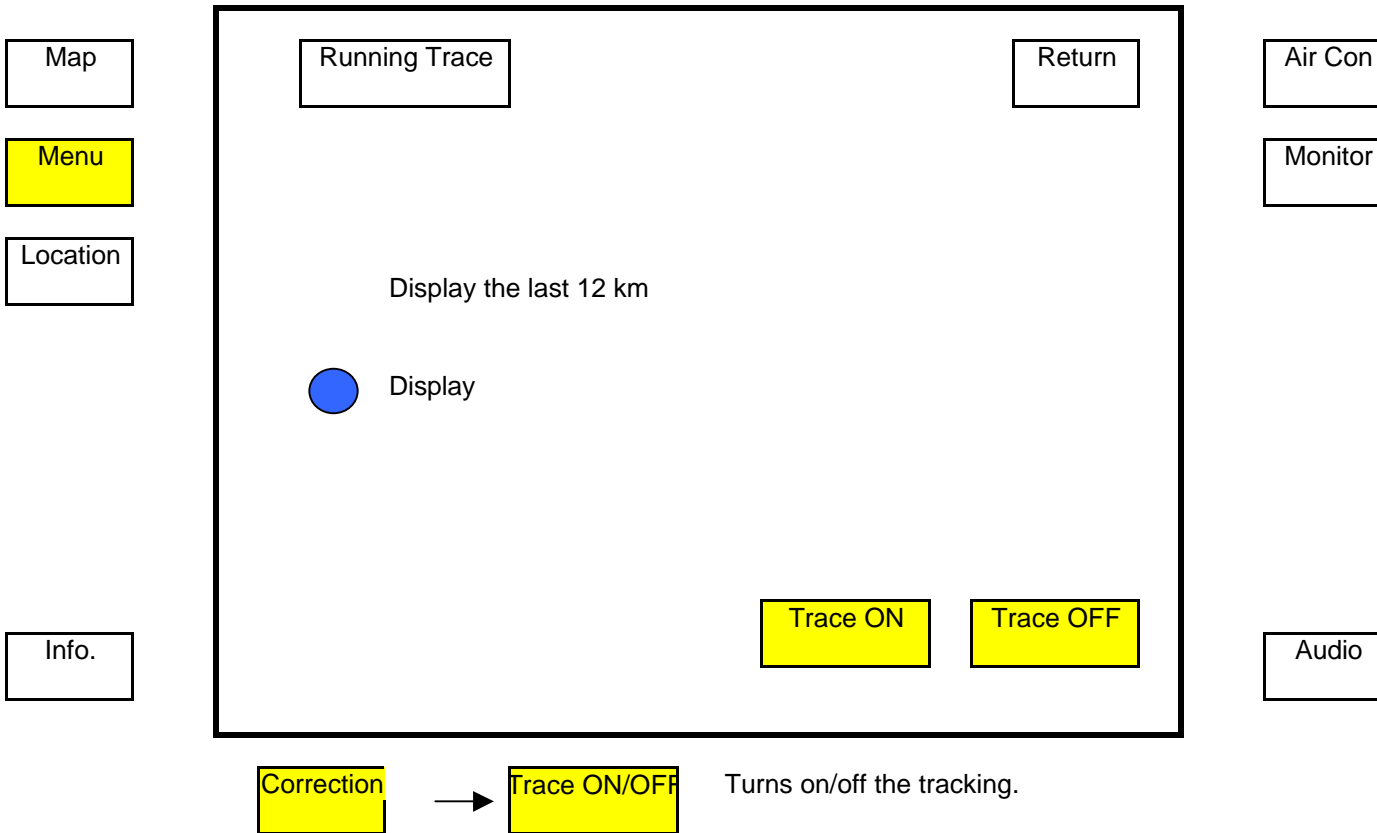

Map of Japan to select the city you are in.

Menu