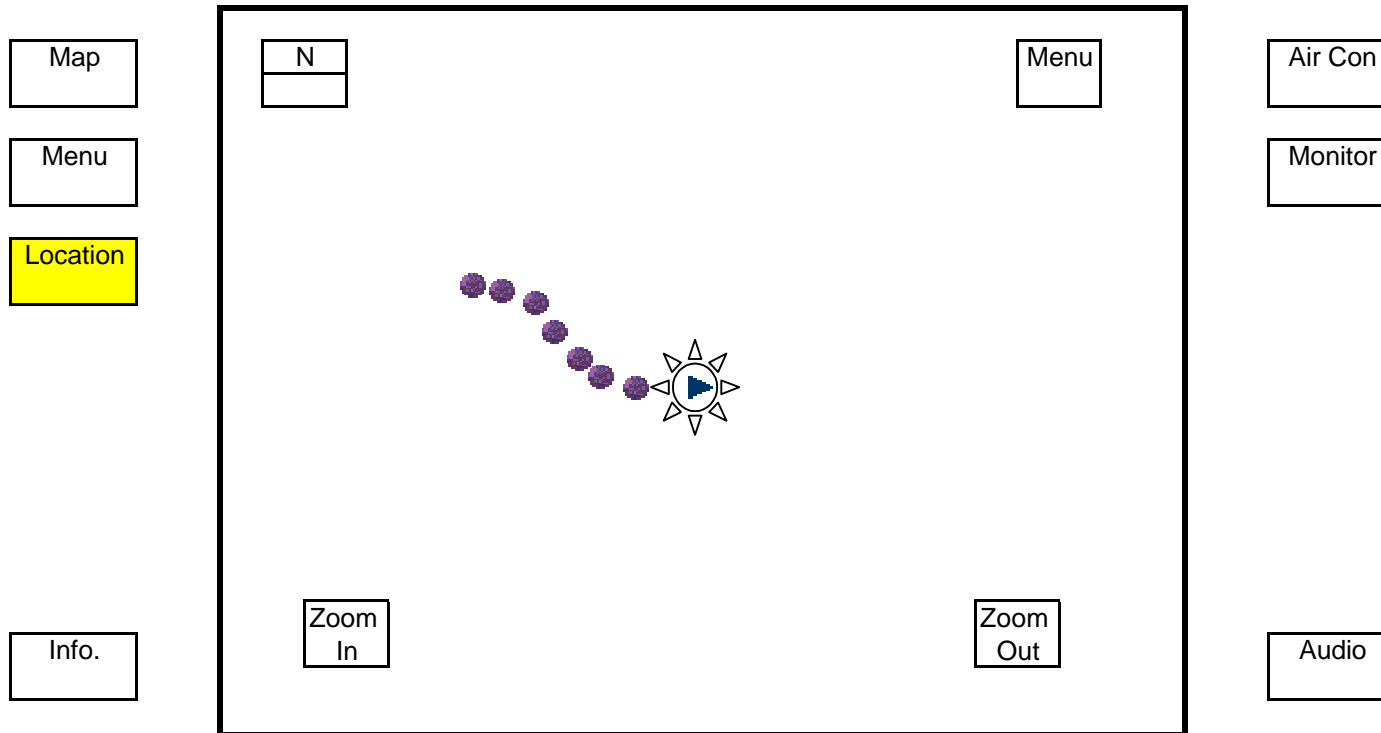

Menu 4

There are many features to this map/tracking.
Try it out by touching various parts of the screen to resize map, centre, move etc.

Location