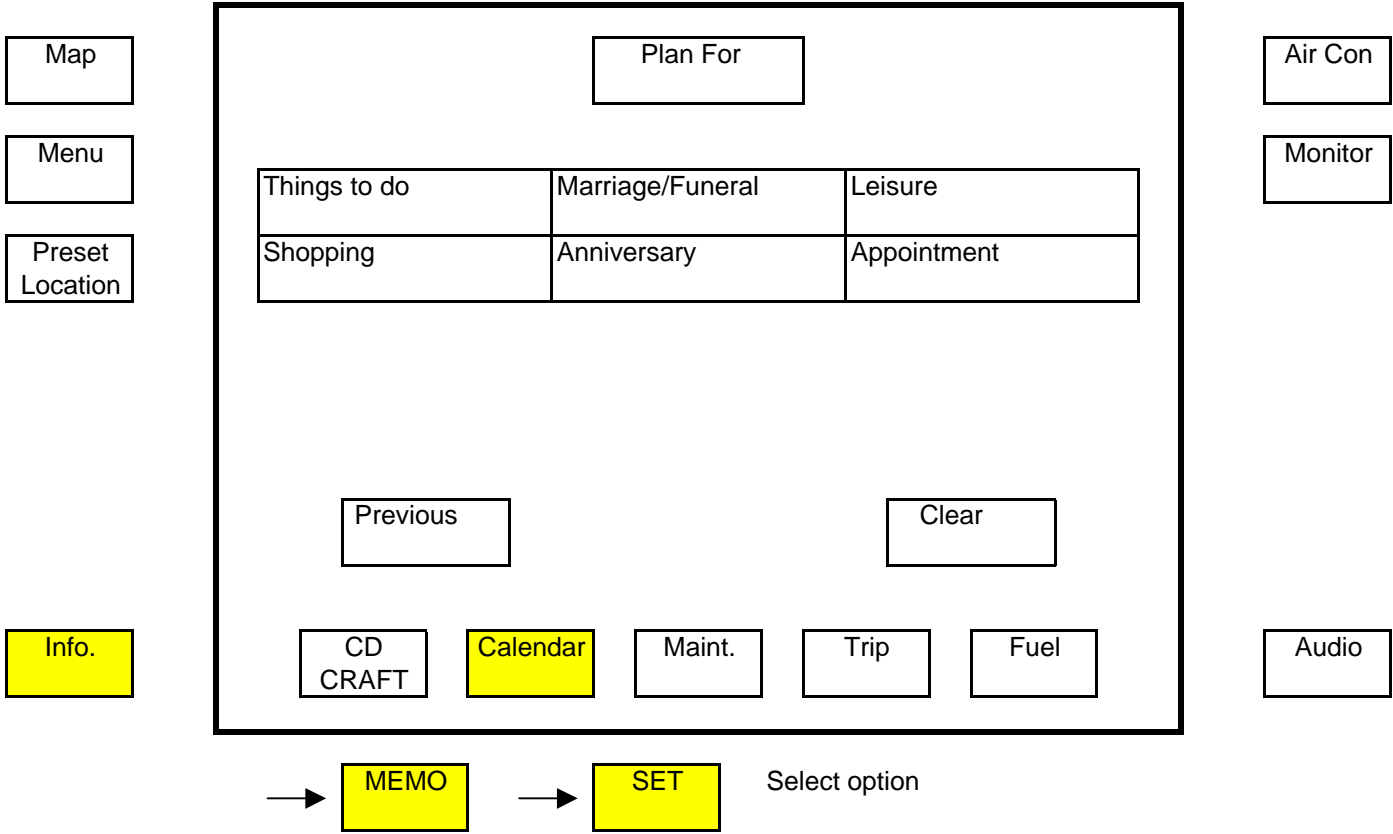

Maint.

Trip

Fuel

Air Con

Monitor

Audio

To set reminder, press "MEMO" then select MONTH by pressing + or -
 Note: The MEMO function will not appear unless the vehicle is stationary.

→ MEMO Select DAY by pressing + or -

Once set, a on the day of the event a reminder message will be displayed on the first screen when the vehicle is turned on.

Info.

→ Clearing the alarm.

Map

Menu

Preset
Location

Info.

Set	Engine oil		(x10,000 km)	
	0.1	0.5	1	1.5
Set	Oil Filter		(x10,000 km)	
	0.1	0.5	1	1.5
Set	Tyres		(x10,000 km)	
	0.1	0.5	1	1.5
Set	Months		(months)	
	0	6	12	

CD CRAFT Calender **Maint.** Trip Fuel

Air Con

Monitor

Audio

Note: The "Set" function/button will not appear unless the vehicle is stationary.

- To clear any maintenance schedule, press and hold the "Set" button for 3 seconds.
- To set any maintenance schedule reminder, press and hold the "Set" button for 3 seconds then press the "Set" button again to move indicator up. Stop to set.
- The indicator bars in will move up and a reminder will display on the bar when reached to the end of the preset time/distance (eg. Engine Oil).