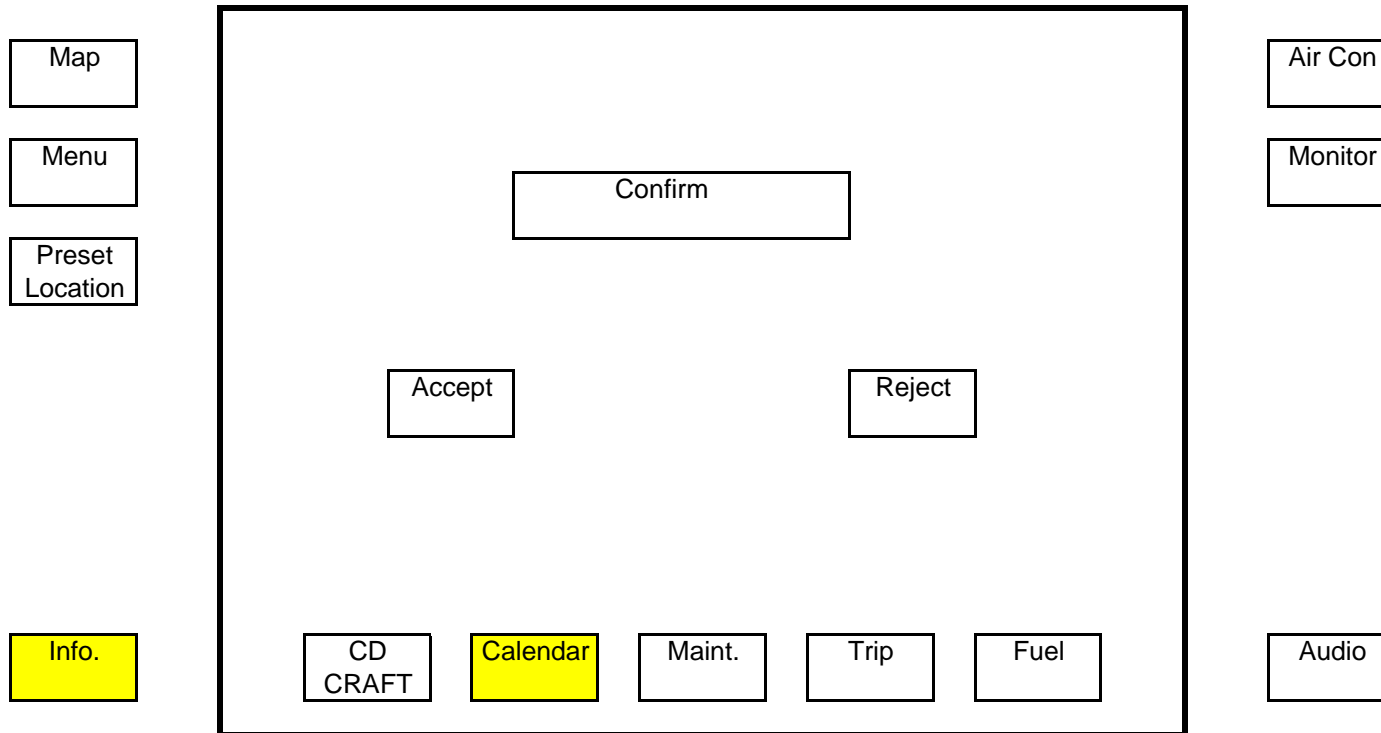

Maint.

Trip

Fuel

Air Con

Monitor

Audio

To set reminder, press "MEMO" then select MONTH by pressing + or -
 Note: The MEMO function will not appear unless the vehicle is stationary.

→ MEMO Select DAY by pressing + or -

Once set, a on the day of the event a reminder message will be displayed on the first screen when the vehicle is turned on.

Info.

→ Clearing the alarm.

Map

Menu

Preset
Location

Info.

Set	Engine oil		(x10,000 km)	
	0.1	0.5	1	1.5
Set	Oil Filter		(x10,000 km)	
	0.1	0.5	1	1.5
Set	Tyres		(x10,000 km)	
	0.1	0.5	1	1.5
Set	Months		(months)	
	0	6	12	