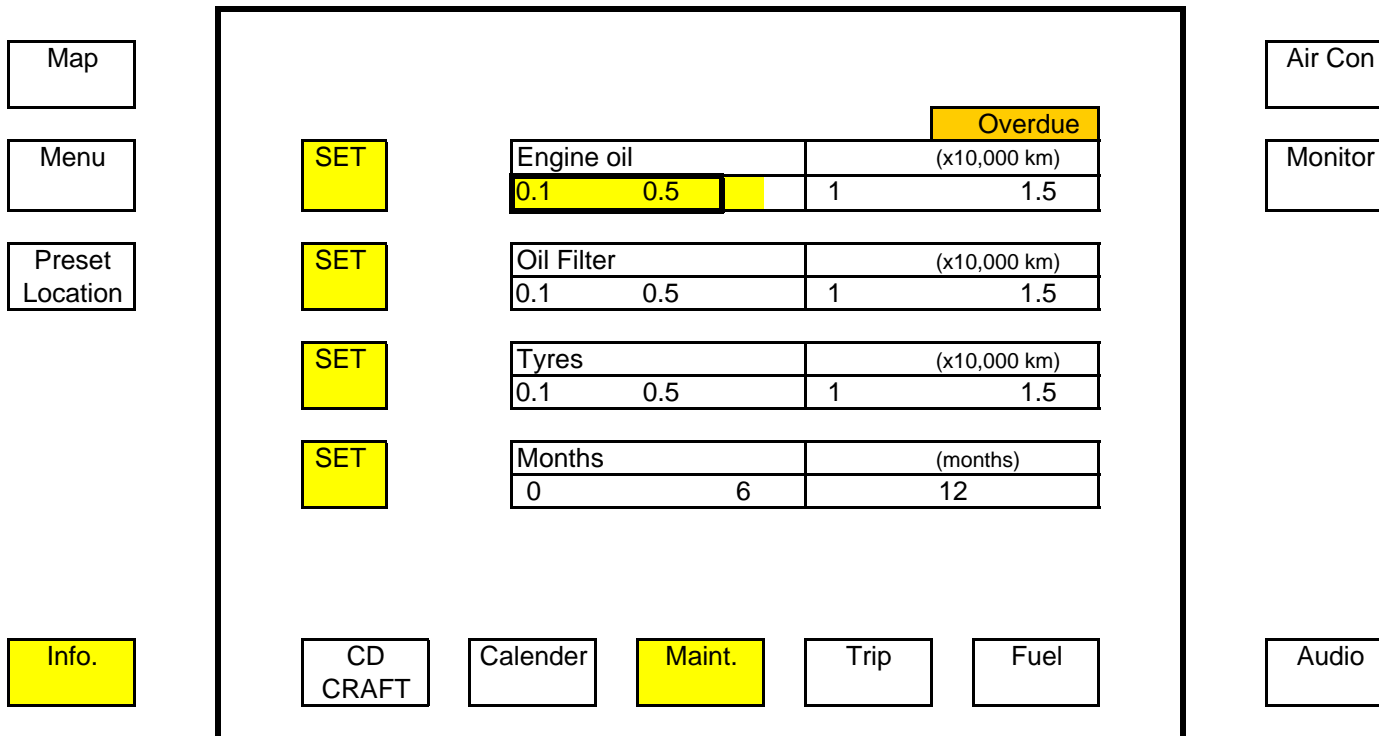

Once set, a on the day of the event a reminder message will be displayed on the first screen when the vehicle is turned on.

Info.

→ Clearing the alarm.

Map

Menu

Preset
Location

Info.

Set	Engine oil		(x10,000 km)	
	0.1	0.5	1	1.5
Set	Oil Filter		(x10,000 km)	
	0.1	0.5	1	1.5
Set	Tyres		(x10,000 km)	
	0.1	0.5	1	1.5
Set	Months		(months)	
	0	6	12	

CD CRAFT Calender **Maint.** Trip Fuel

Air Con

Monitor

Audio

Note: The "Set" function/button will not appear unless the vehicle is stationary.

- To clear any maintenance schedule, press and hold the "Set" button for 3 seconds.
- To set any maintenance schedule reminder, press and hold the "Set" button for 3 seconds then press the "Set" button again to move indicator up. Stop to set.
- The indicator bars in will move up and a reminder will display on the bar when reached to the end of the preset time/distance (eg. Engine Oil).

The straight line in the "Running Cost" is the average fuel consumption of the last trip.

Map

Menu

Location

Info.

Air Con

Monitor

Audio