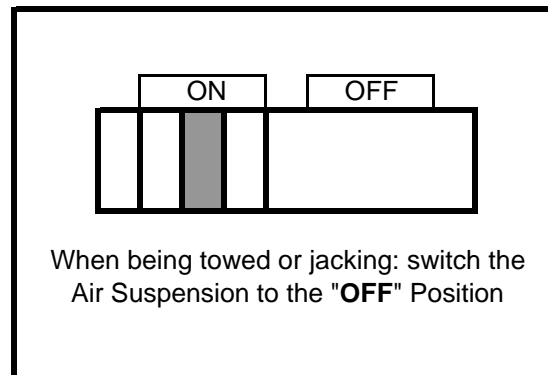

Switch in the left hand side of boot for vehicles with Air Suspension

Boot