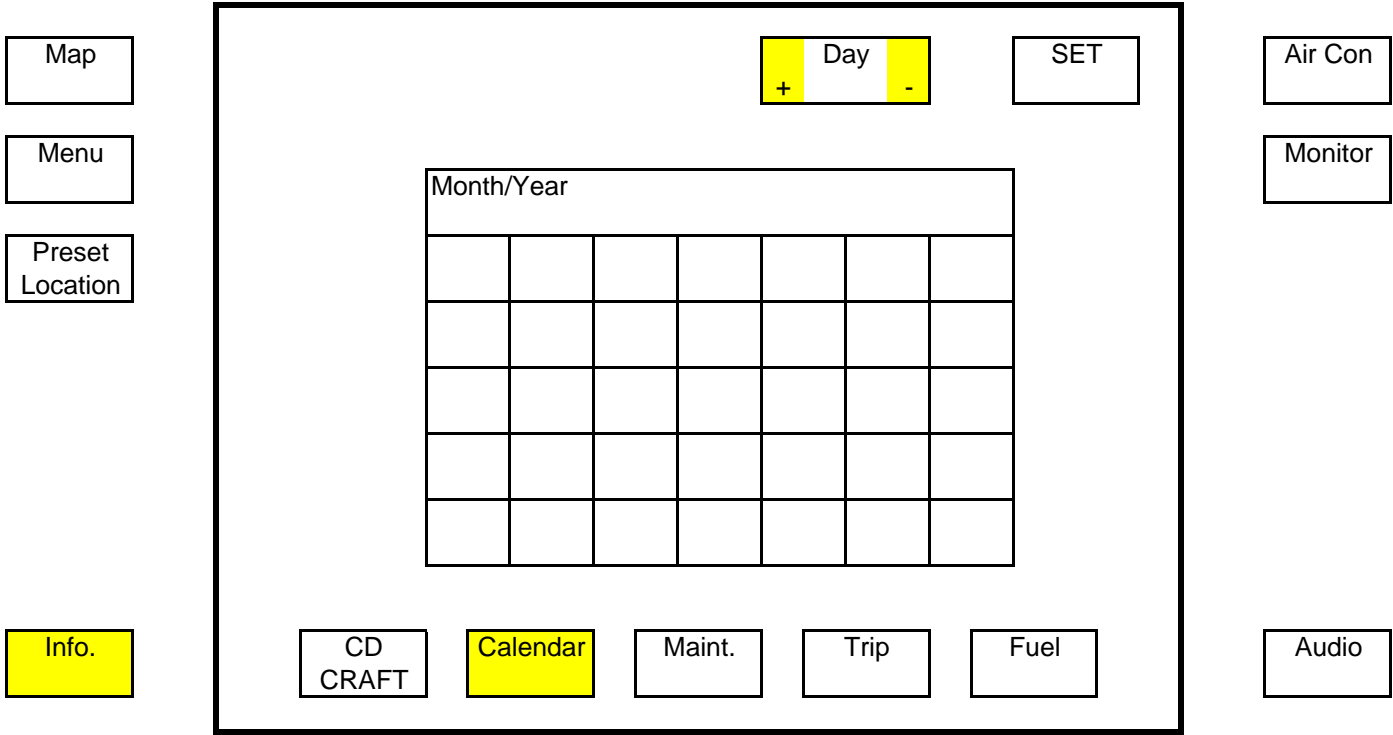

→ MEMO Select DAY by pressing + or -