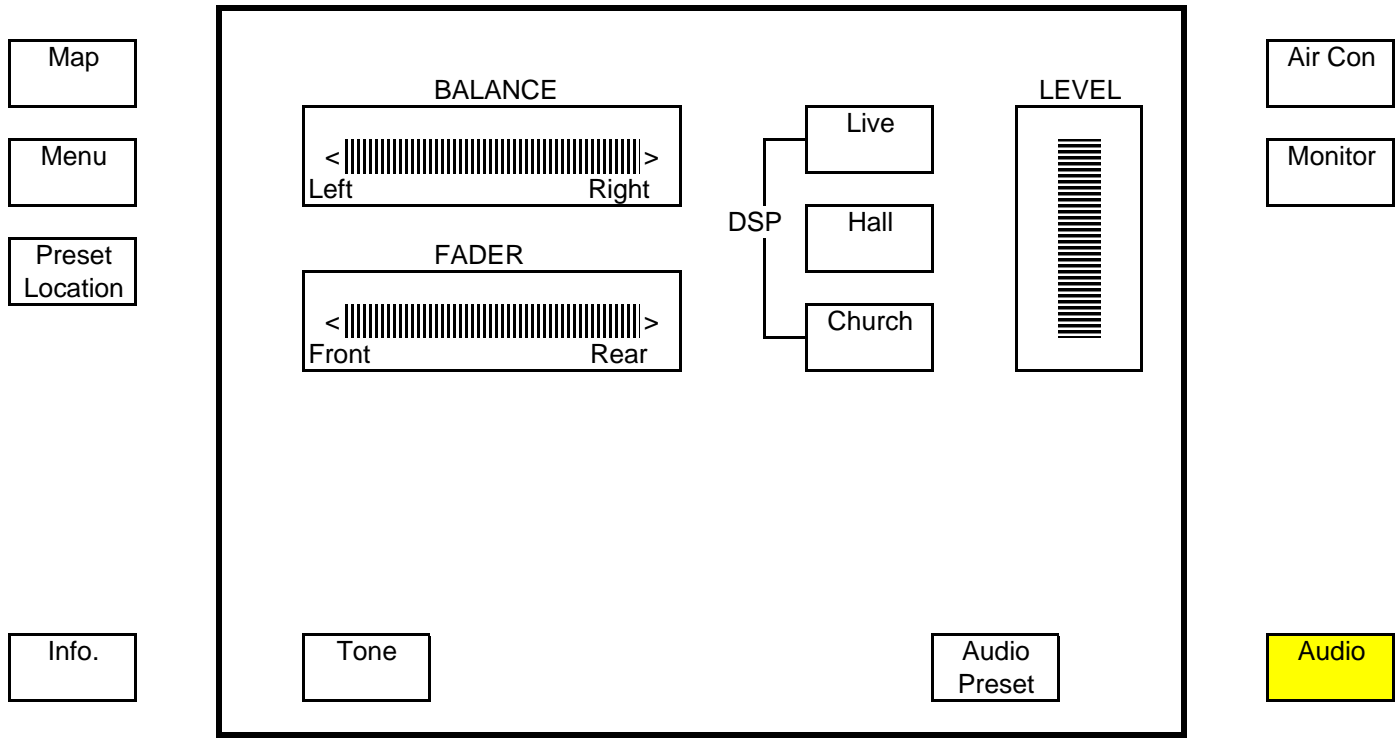

Air Con

Monitor

Audio

Radio traffic information (not available in Australia)

Blank

* To "preset" a station, tune in to selected frequency and press and hold on selected button.

* For radios fitted with a 10mhz expander box, add 20mhz to the displayed frequency to determine the actual radio frequency.

→ **Sound Level**

Note: Same screen available for CD or tape.
 Press DSP selection once for ON, press again for OFF.
 Press EQ to select preset tone (1 to 5 presets).
 LEVEL is to adjust the level of DSP