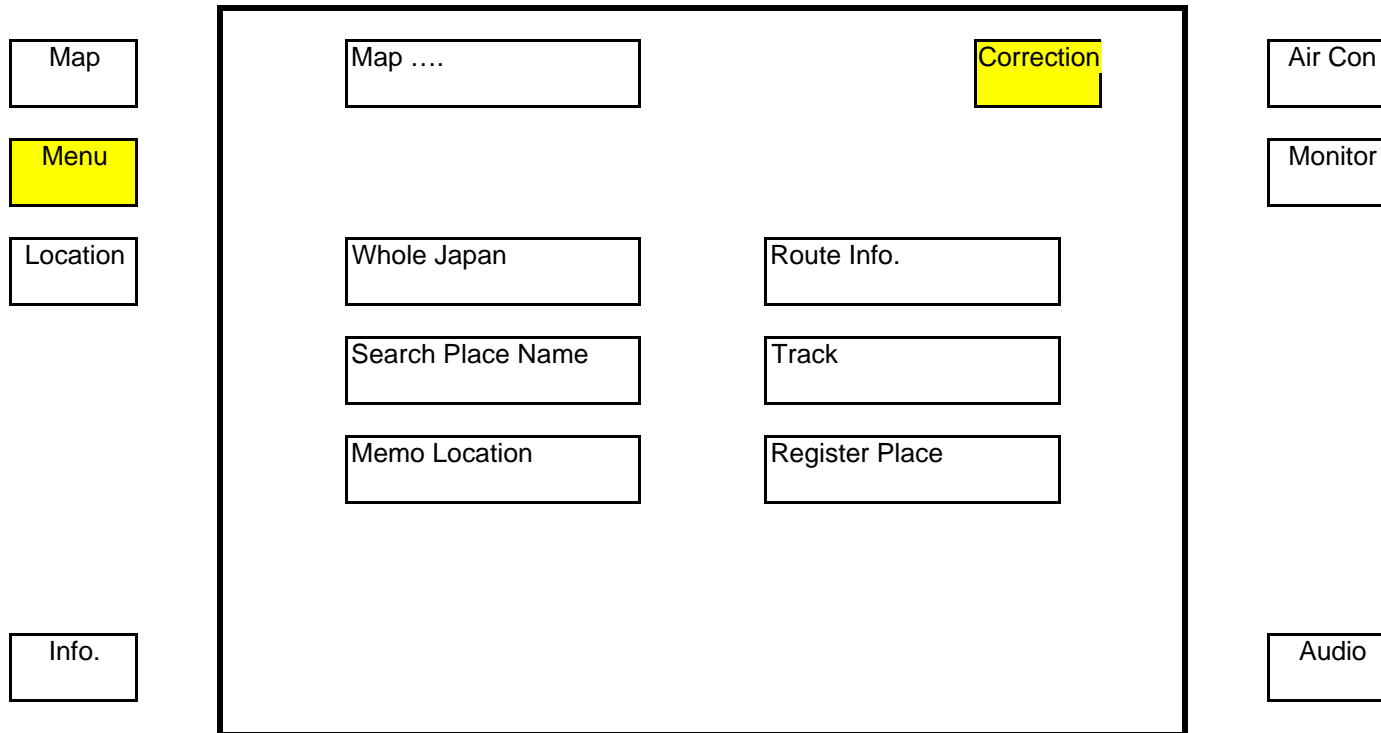

On the Menu screen, press "Correction" to make adjustments.