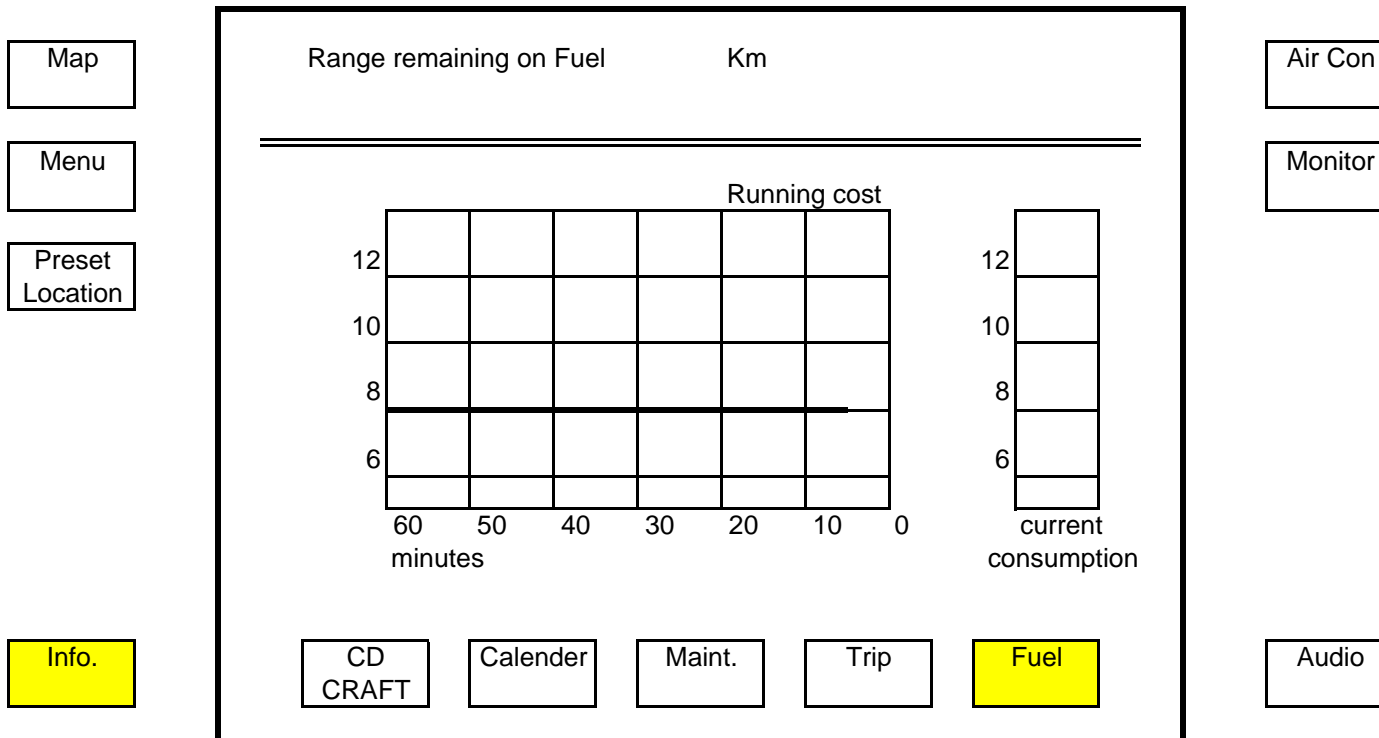

Map

Menu

Preset
Location

Info.

TRIP INFORMATION Reset

Current Trip			DURATION	TRIP	FUEL
day	month	1			
day	month	2			
day	month	3			
day	month	4			

CD CRAFT Calender Maint. Trip Fuel

Air Con

Monitor

Audio

Reset

If the "Reset" is press for 3 seconds, it will reset the Current Trip to "0"

The "Current Consumption" and "Running Cost" bars indicate kilometres per litre of fuel. As opposed to the litres per 100km used in Australia.

The straight line in the "Running Cost" is the average fuel consumption of the last trip.

Map

Menu

Location

Info.

Air Con

Monitor

Audio